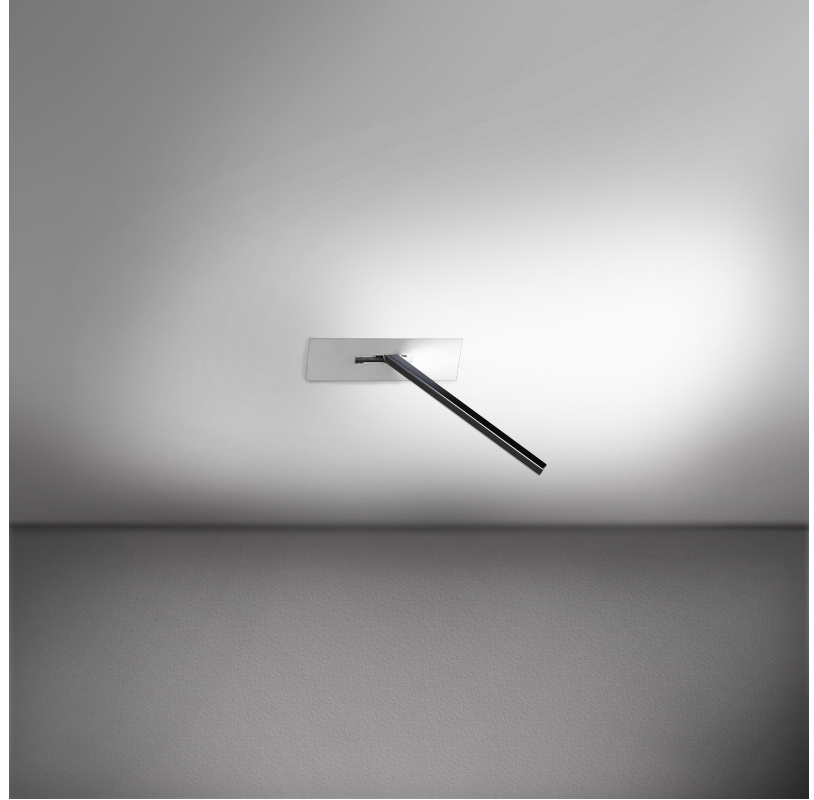

SPILLO 1 ROD RECESSED

D46012- -

base number
Color   Temperature   Finish   Options

1. To build a product code in our configurator select the specify button on the base model # product page
2. To build a manual product code on this datasheet choose from the options listed below in blue font and add the suffix to the base model #

GENERAL

Series: Spillo
Subseries: Spillo 1 Rod
Brand: Icone
Division: Design
Mounting Type: Recessed
Mounting Location: Wall
Subcategory: Ambient

PHYSICAL

Shape: Rectangle
Width (mm): 50
Width (in): 1 ¹⁵/₁₆
Height (mm): 200
Height (in): 7 ⁷/₈
Light Distribution: Adjustable
Fixture Finish: WHI / BLK / CHR / BGD
Fixture Material: Brass

ELECTRICAL

Lamp Type: LED
Total Output Wattage (W): 2.64
Dimming: 0-10V Dimming
Driver Included: No
Driver Location: Remote
Driver Type: Constant Voltage - 120 / 277Vac
Driver Class: Class 2
Input Voltage (V): 120 - 277
Output Voltage (V): 12
Upon Request: (Not included, see components) 0-10Vdc dimming / 277Vac

LED

Color Temperature (°K): 2700 / 3000
Nominal Lumen (lm): 220
CRI: >90 CRI
Lamp Life (hrs): 50000

OPTICAL

Adjustability: Tilt 120°

RATINGS AND CERTIFICATIONS

Certified By: Certified for North American Standards
IP rating: IP20